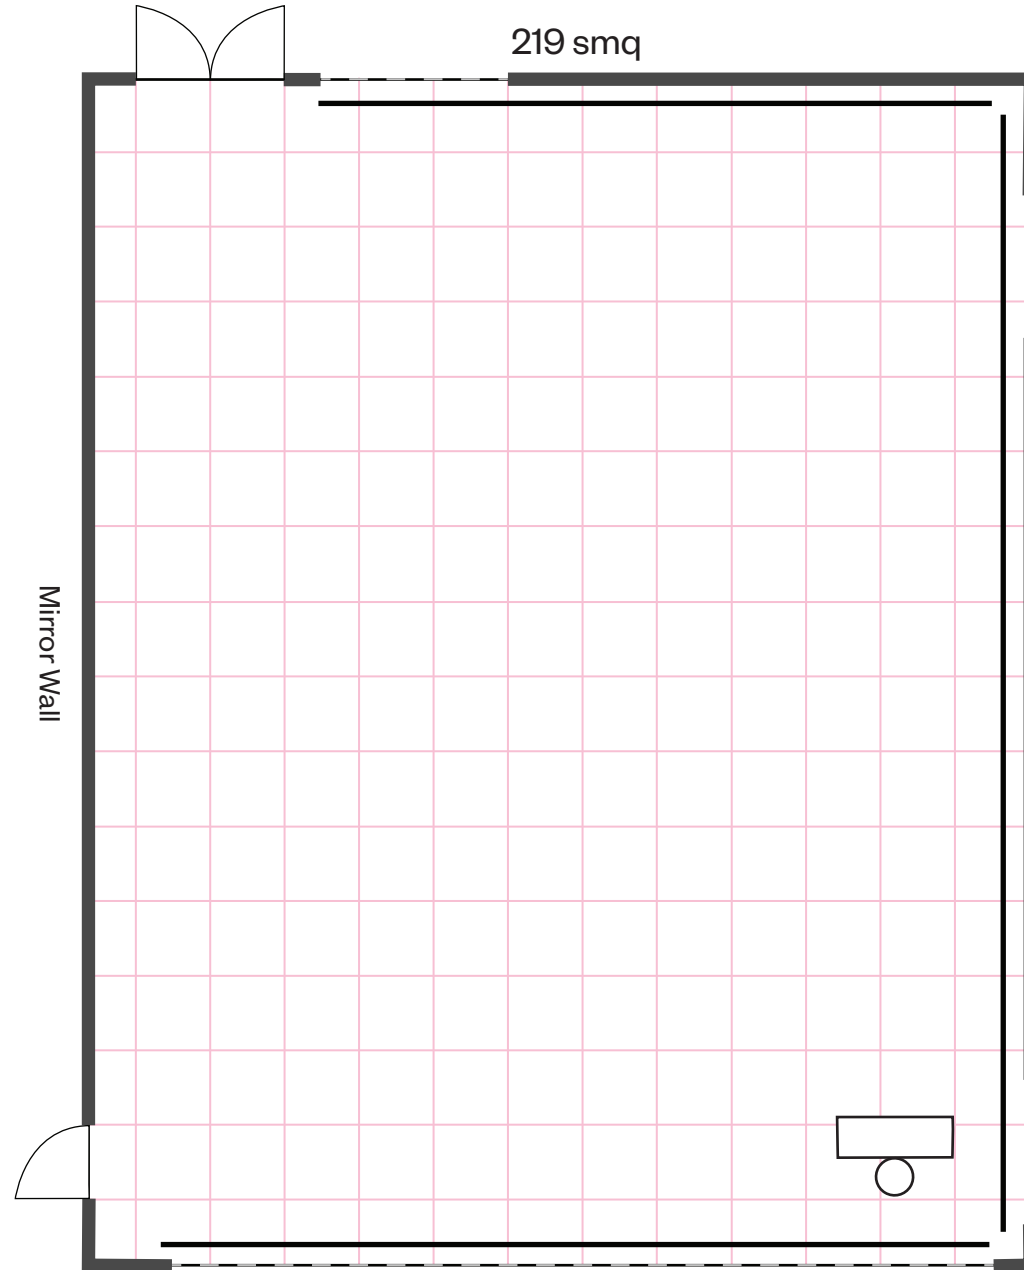

Studio 10

17.8m x 12.3m

1sqm grid floor plan

KEY

-  Window
-  Ballet Barre
-  Door
-  Piano and Stool