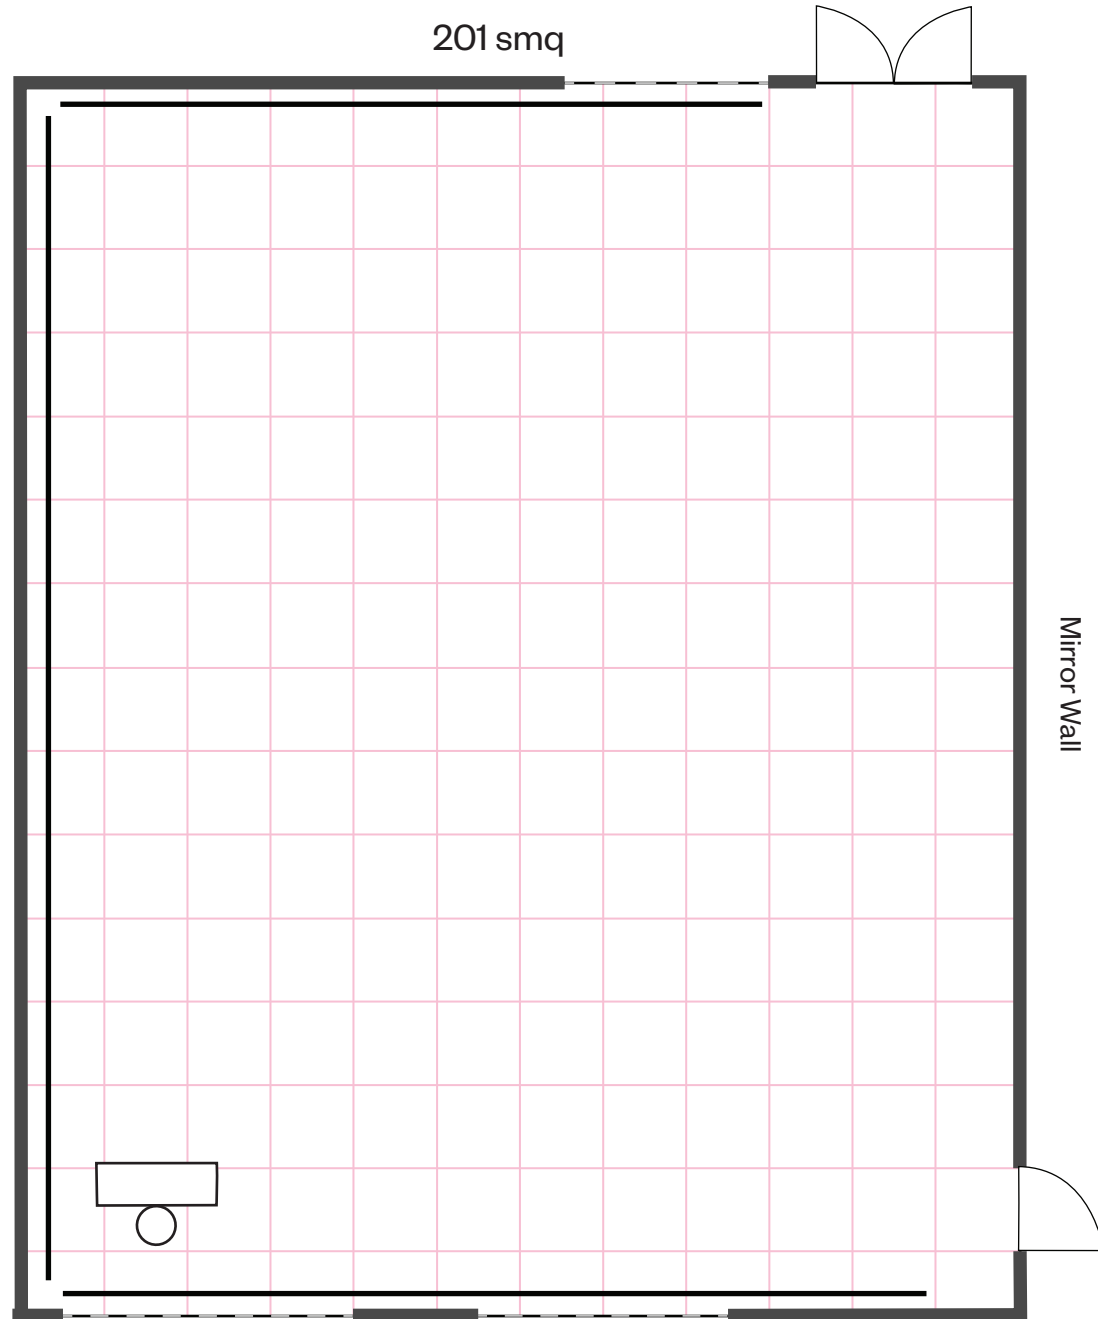

Studio 11

16.8m x12m

1sqm grid floor plan

KEY

Window

Ballet Barre

Door

Piano and
Stool