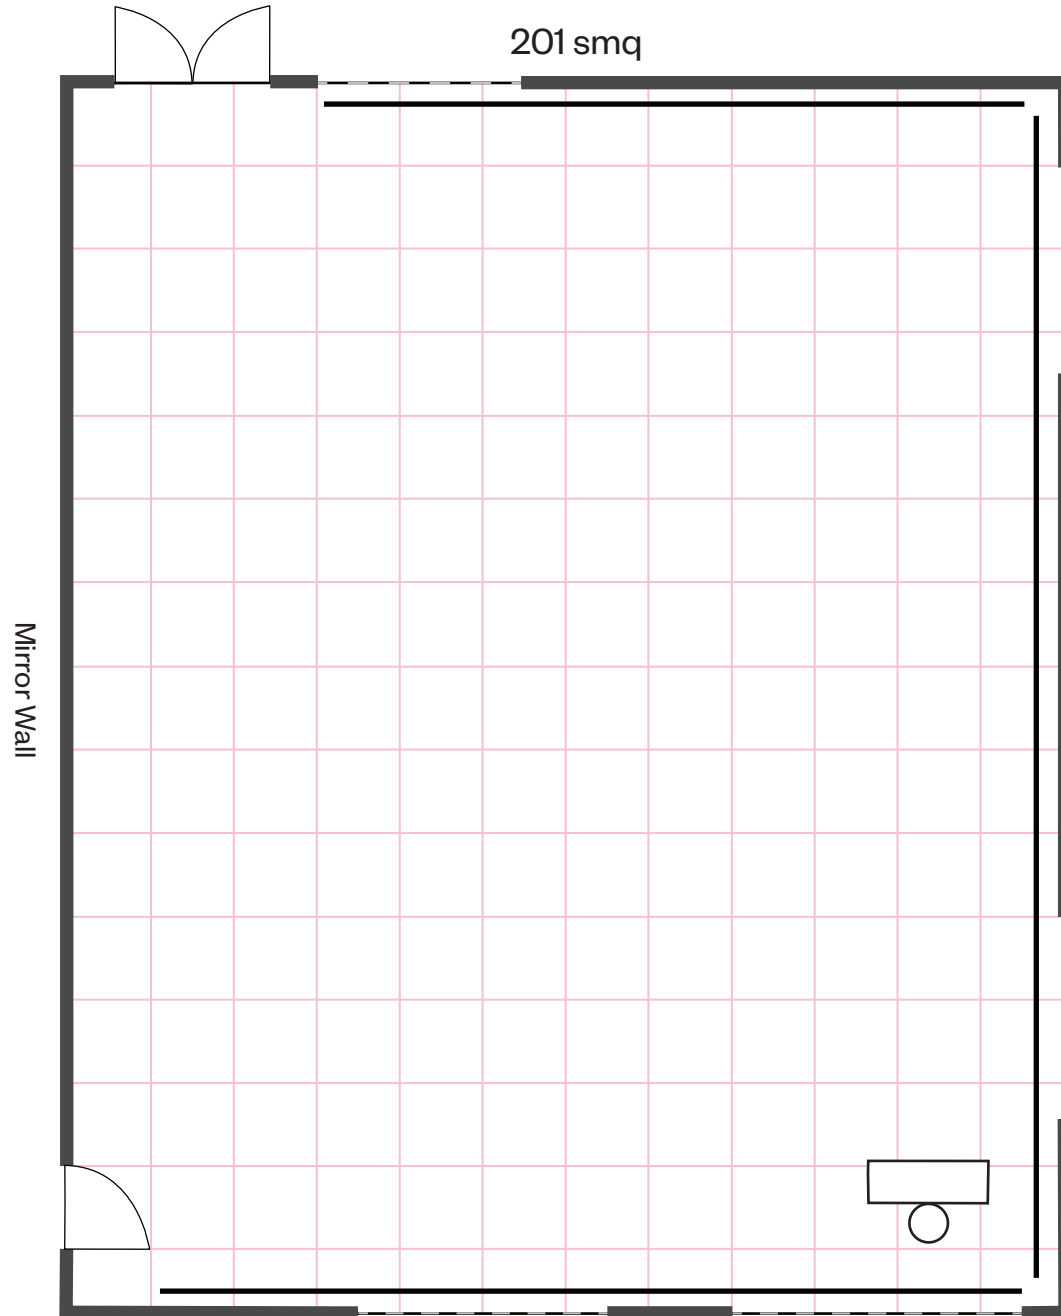

## Studio 12

16.8m x12m

1sqm grid floor plan

### KEY

Window

Ballet Barre

Door

Piano and  
Stool