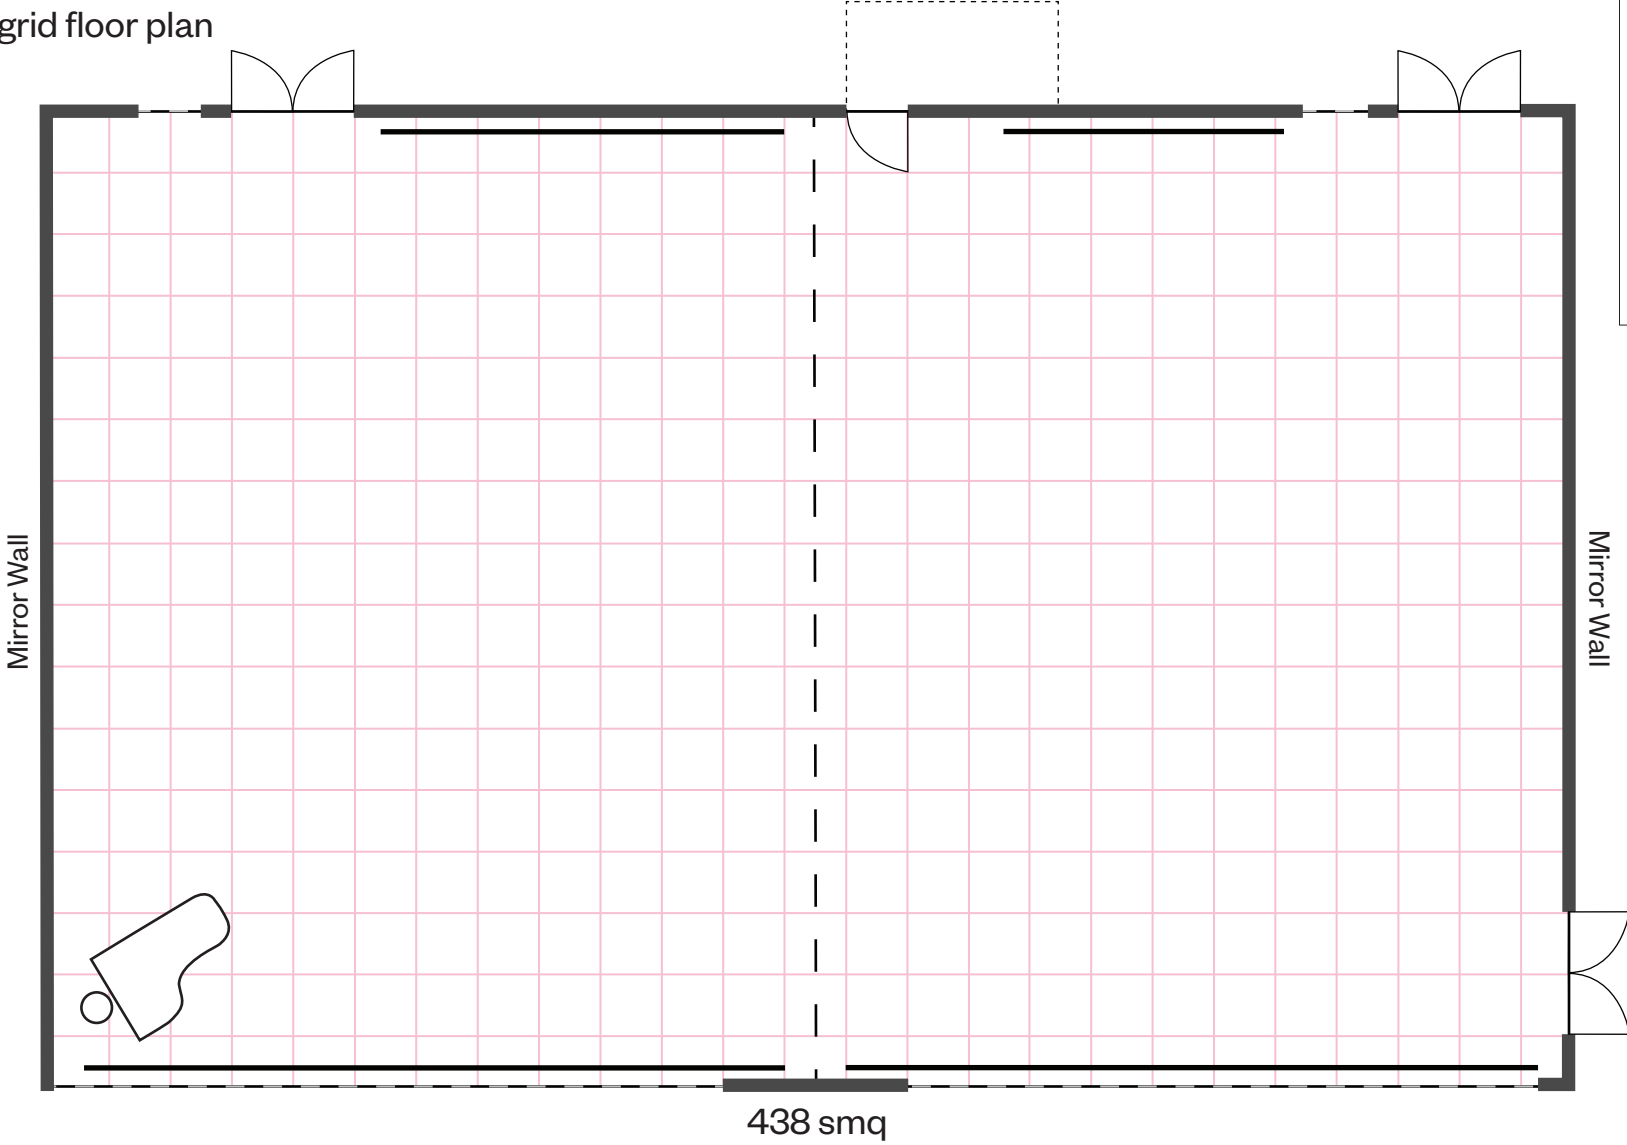

## Studio 7 and 8

17.8 m x 24.6 m

1sqm grid floor plan

### KEY

Window

Ballet Barre

Door

Piano and Stool