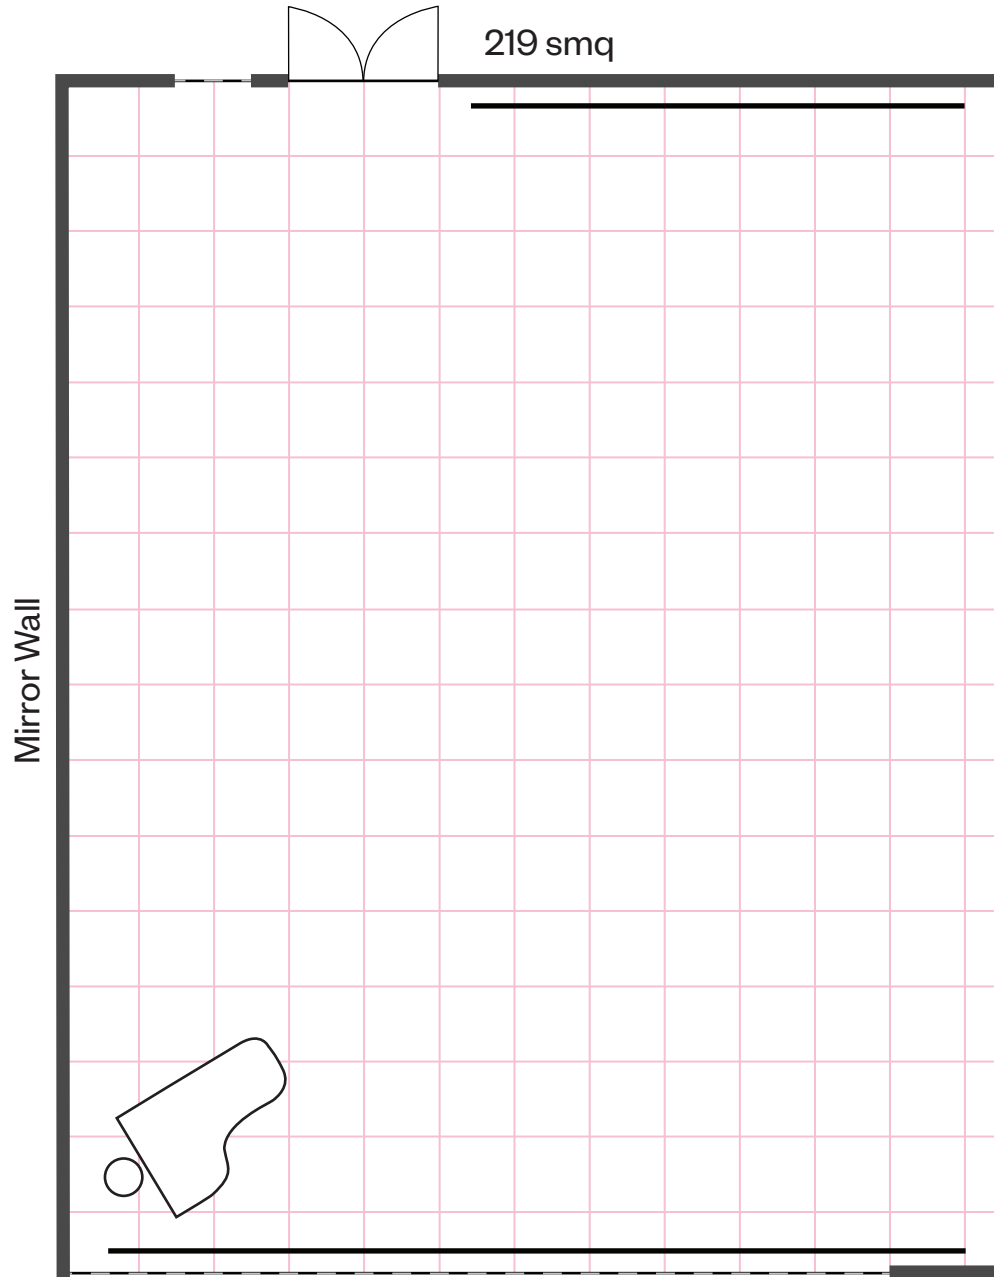

Studio 7

17.8 m x 12.3 m

1sqm grid floor plan

KEY

Window

Ballet Barre

Door

Piano and
Stool