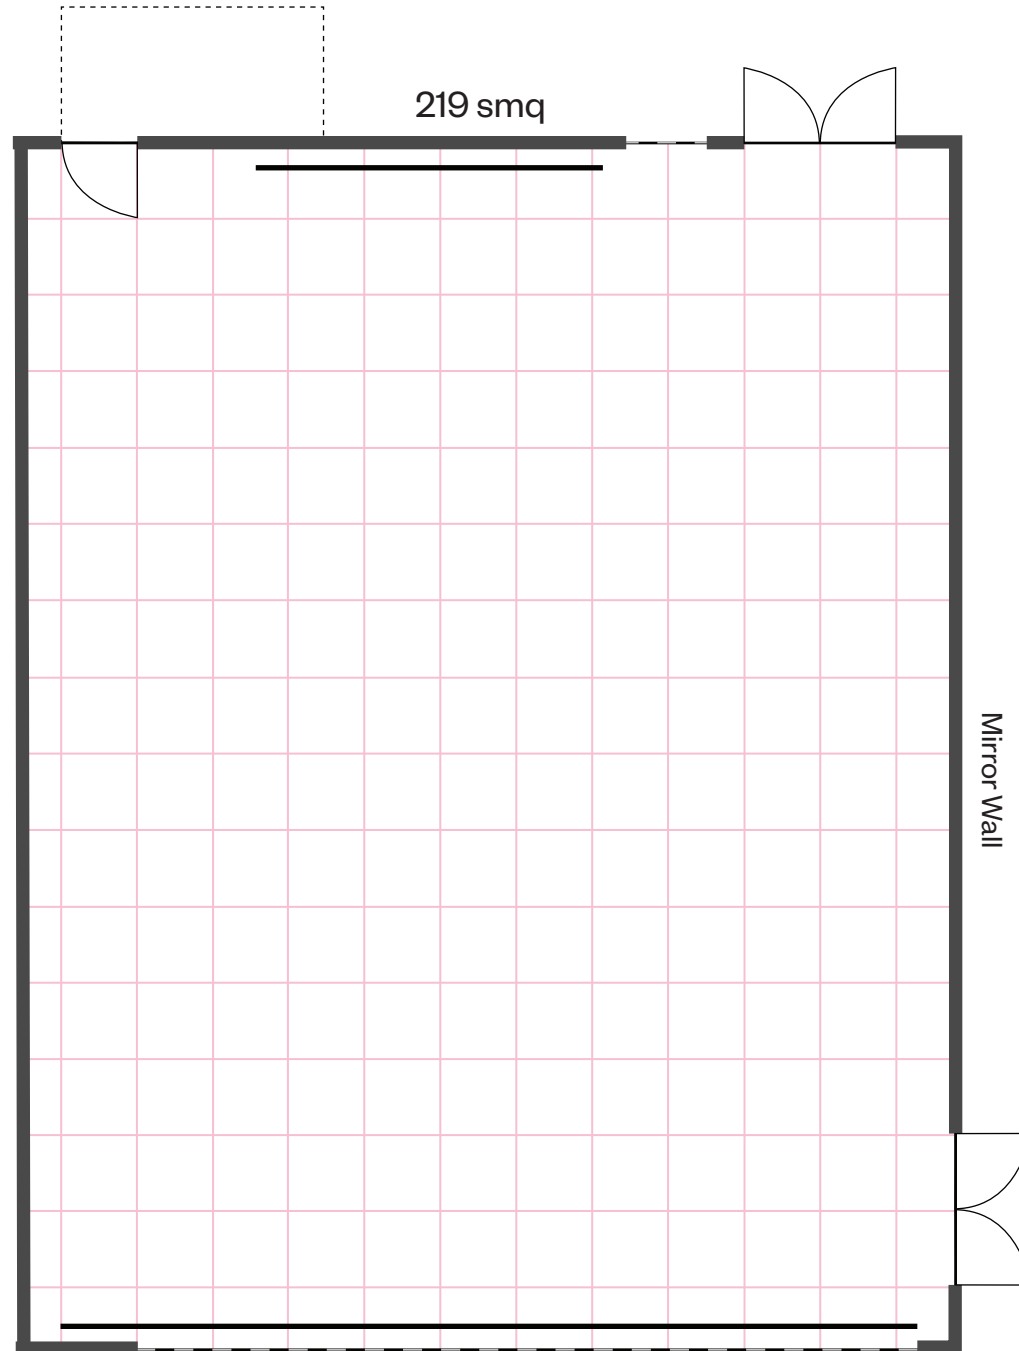

# Studio 8

17.8 m x 12.3 m

1sqm grid floor plan

## KEY

Window

Ballet Barre

Door

Piano and  
Stool