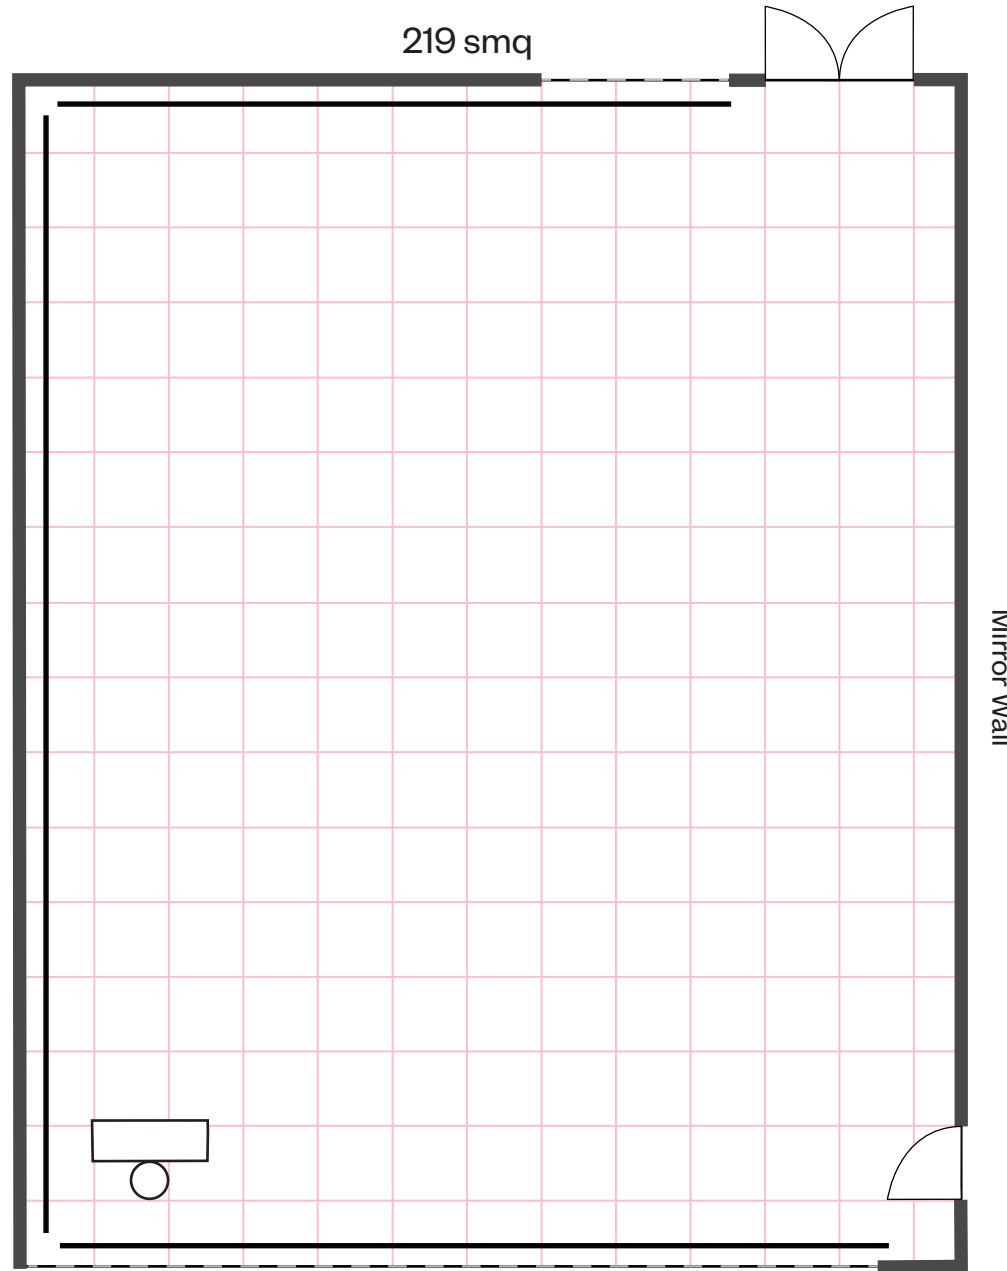

Studio 9

17.8m x 12.3m

1sqm grid floor plan

KEY

Window

Ballet Barre

Door

Piano and
Stool